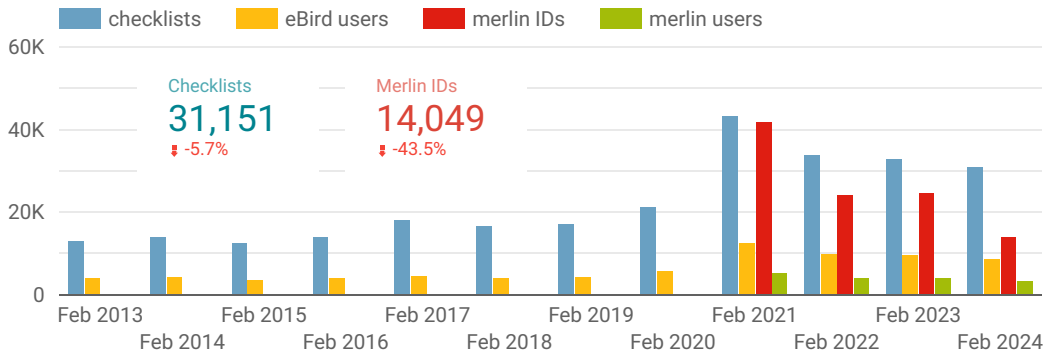

Checklists and Participation in Canada

Common Redpoll in Quebec, Canada by David Turcotte