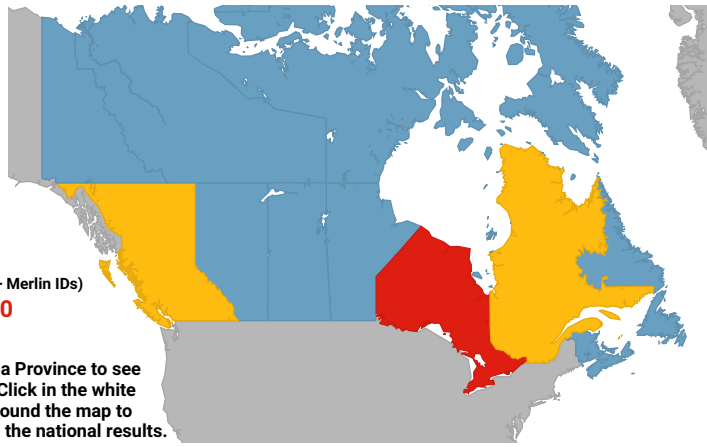

Bird Count

Filter by clicking on a province/territory in category 1-3 or by making a selection below.

Province/Territory

Range of Participation (Checklists + Merlin IDs)

3. Orange/Red = 10,000 - 50,000

2. Yellow = 5,000 - 10,000

1. Blue = 1,000 - 5,000

0. Gray = < 1,000

Click on a Province to see results. Click in the white space around the map to return to the national results.

1.	Ontario	13,376	-8.5%
2.	British Columbia	5,622	-7.8%
3.	Quebec	4,741	-4.5%
4.	Alberta	2,623	8.7%
5.	Nova Scotia	1,706	3.2%
6.	Manitoba	1,196	10.8%
7.	Saskatchewan	715	-13.6%
8.	New Brunswick	641	-12.4%
9.	Newfoundland and Labrador	212	-32.3%
10.	Prince Edward Island	203	4.1%
11.	Yukon Territory	88	-40.1%
12.	Northwest Territories	26	100.0%
13.	Nunavut	2	0.0%